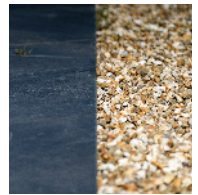

## Decorative Aggregates and Rockery stone

We provide a wide range of decorative aggregates which are available in 25kg bags, bulk bags or can be ordered in bulk for larger projects.

We also provide:

- Rockery stone sold by weight both singularly or in bulk
- Plum, Blue and Green Slate
- Silver, Pink, Red and Green Granite
- Cotswold and Derbyshire Grey Limestone
- Highland Pebbles and Scottish Cobbles
- Staffordshire Pink and St Georges Golden Gravel